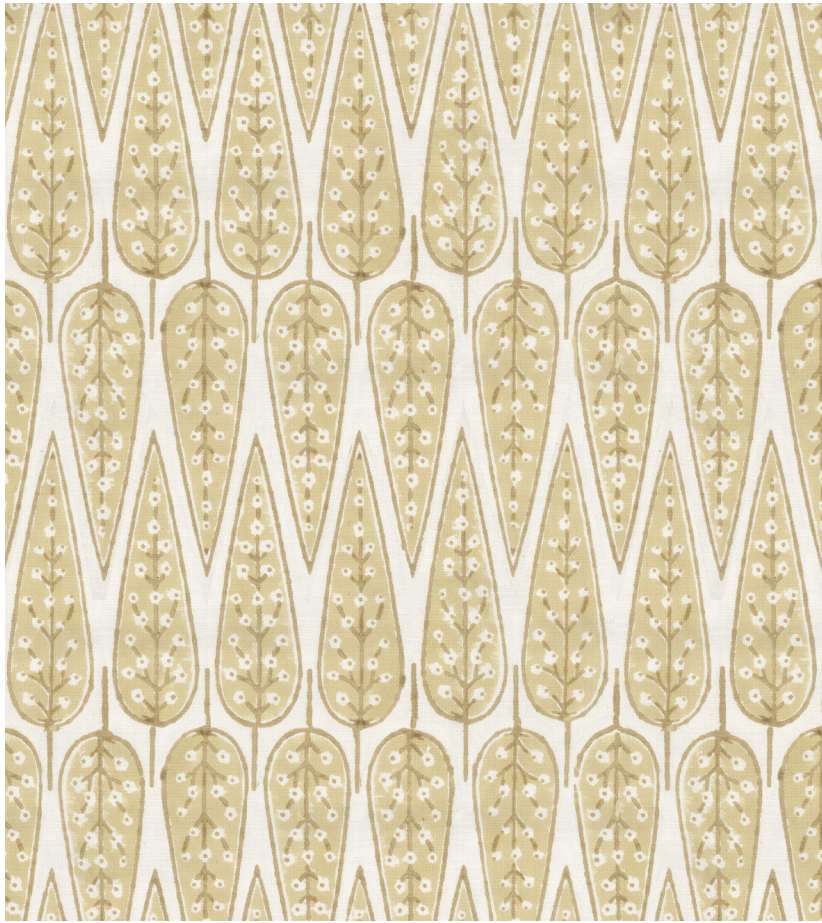

seemakrish

YARMOUTH

SKU# 2002/C

Color: Dune

Content: 100% Cotton

Width: 52" Cuttable

Repeat: 8.25" V, 2" H

Care: Dry Clean Only

Abrasion: 50,000 double rubs

Hand block printed in India.

Tide Gray

Seaport Blue

Cardinal

Arboretum
Green

| - - - - - 51" - - - - - |